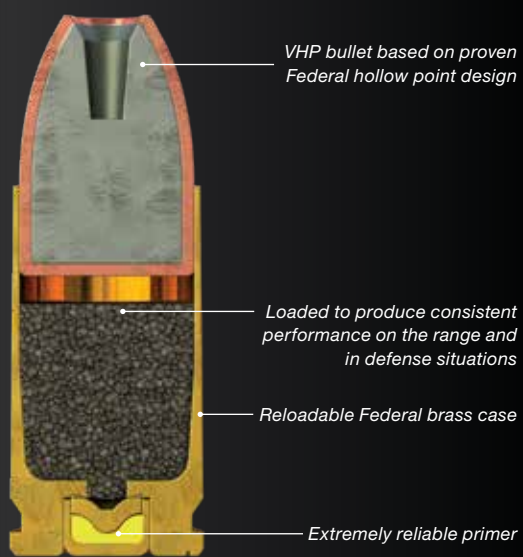

TRAIN + PROTECT™

PRACTICE MADE PERFECT

Federal® Train + Protect proudly honors the American birthright to bear arms with a VHP™ bullet design that provides both precise, practical performance at the range, and instant, reliable expansion on impact. The result is the ideal combination for training as well as defense.

VHP bullet based on proven Federal hollow point design

Loaded to produce consistent performance on the range and in defense situations

Reloadable Federal brass case

Extremely reliable primer

VHP

Train+Protect's Versatile Hollow Point bullet design is more accurate than FMJs and provides better expansion than other hollow points in its class.

A SOFT POINT THAT HITS HARD

Non-Typical's soft point bullet design and concentric jacket are specially designed to offer the accuracy and terminal performance deer hunters need.

NEW!

NON-TYPICAL™

BUILT FOR WHITETAILS

Whitetails stand apart from all other American big game. Hunt them with ammunition that's just as exceptional. Federal Non-Typical uses an optimized soft-point bullet with a concentric jacket to provide tag-punching accuracy and consistent, lethal wound channels on any whitetail.