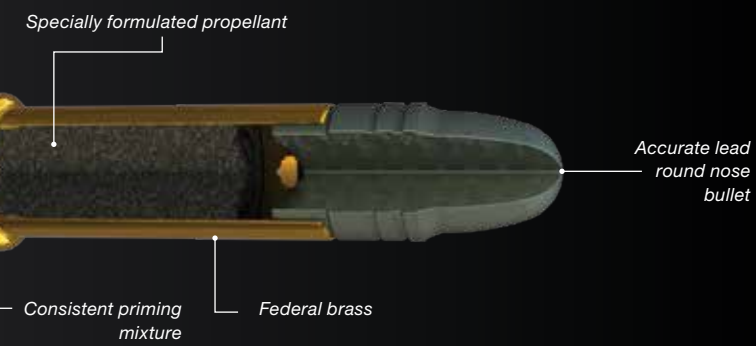

★★★★★
Silhouette Magic

"...Held very tight groups to 100 meters, better or equal to any of the most expensive ammo I have tried."

✓ **Yes, I recommend this product.**

RATINGS & REVIEWS

We make it easy to review ammunition online and check out the ratings of others. Go to federalpremium.com.

TECHNOLOGIES

- Tightest Accuracy Specifications
- More Frequent Testing
- Premium Brass
- Federal Priming

AVAILABLE LOADS	LOAD NO.	CALIBER	GR.	BULLET
	GM38A	38 SPECIAL	148	Lead Wadcutter Match
	GM45B	45 AUTO	185	FMJ Semi-Wadcutter Match
	GM45A	45 AUTO	230	FMJ Match

AVAILABLE LOADS	LOAD NO.	CALIBER	GR.	BULLET	VELOCITY
	711B	22 LONG RIFLE	40	Solid	1080
	719	22 LONG RIFLE	40	Solid	1200