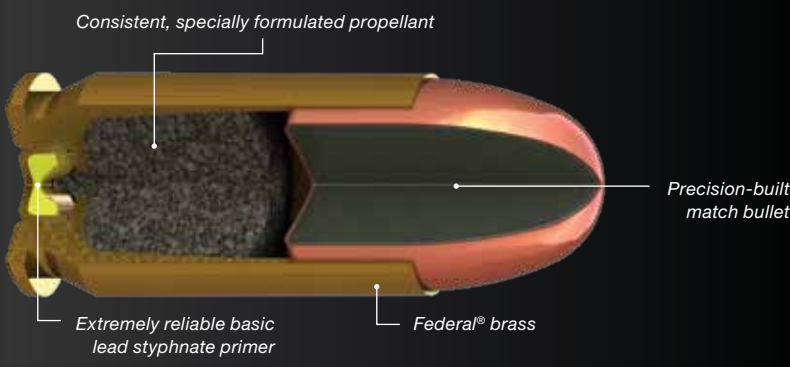

# GOLD MEDAL<sup>®</sup> HANDGUN & RIMFIRE

**MATCH-GRADE PERFORMANCE FOR SHORT BARRELS AND SMALL BORES**

No matter the specific discipline, competitive target shooting is always serious business. That's why we build our Gold Medal handgun and rimfire ammunition to the same exacting standards we apply to all of our Premium<sup>®</sup> line. Each load is specially designed to meet the needs of the most serious competitive shooters.

## SHORT BARRELS, TIGHT GROUPS

Gold Medal's award-winning accuracy—five-round group, 0.450-inch extreme spread. Target shot with 185-grain 45 Auto Gold Medal (GM45B) from a Springfield Trophy Match at 25 yards, fired with open sights from a rest.